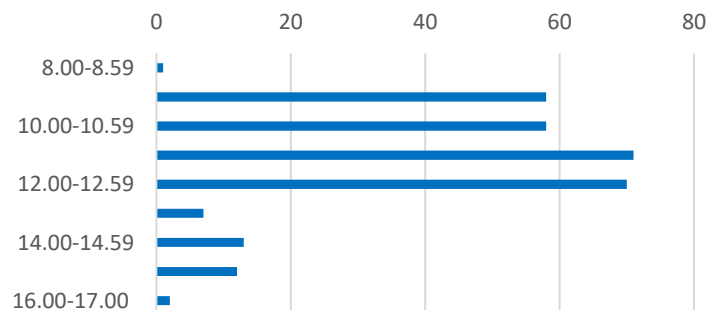

Biddulph Town Hall Reception : September 2021

Total Queries by Category

Overall Demand

Demand by Day

Demand by Time

Reception open 9am to 1pm Monday to Friday and 2pm to 4pm Mondays and Tuesdays.

292 queries handled – 76 more than in August.

25/292 (9%) queries handled between 2pm and 4pm.

39/292 (13%) = SMDC queries (a decrease of 12% from August).

5 x Biddulph Grange Country Park Fishing Tickets sold = £35.

Sales = £22 (18 brown bags, 1 notebook, 1 notecards, 2 postcards, 1 jute bag and 1 pen).