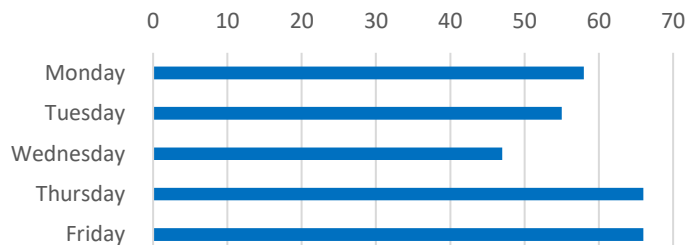

Biddulph Town Hall Reception : September 2021

Total Queries by Category

Overall Demand

Demand by Day

Demand by Time

Reception open 9am to 1pm Monday to Friday and 2pm to 4pm Mondays and Tuesdays.

292 queries handled – 76 more than in August.

25/292 (9%) queries handled between 2pm and 4pm.

39/292 (13%) = SMDC queries (a decrease of 12% from August).

5 x Biddulph Grange Country Park Fishing Tickets sold = £35.

Sales = £22 (18 brown bags, 1 notebook, 1 notecards, 2 postcards, 1 jute bag and 1 pen).

Room hire enquiries increased from 5 in August to 14 in September.

Requests to speak to the Police increased from 5 in August to 14 in September.

Tea with the Town Council took place on Friday 10 September (creating a spike in demand).