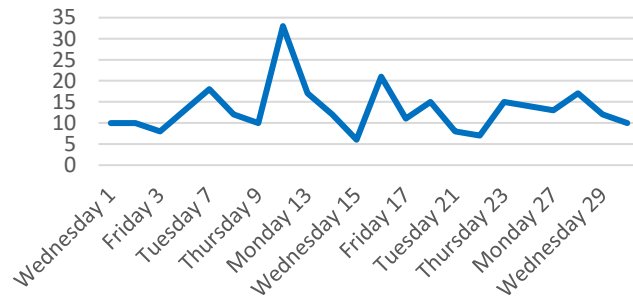

Biddulph Town Hall Reception : September 2021

Total Queries by Category

Overall Demand

Demand by Day

Demand by Time

Reception open 9am to 1pm Monday to Friday and 2pm to 4pm Mondays and Tuesdays.

292 queries handled – 76 more than in August.

25/292 (9%) queries handled between 2pm and 4pm.

39/292 (13%) = SMDC queries (a decrease of 12% from August).

5 x Biddulph Grange Country Park Fishing Tickets sold = £35.

Sales = £22 (18 brown bags, 1 notebook, 1 notecards, 2 postcards, 1 jute bag and 1 pen).

Room hire enquiries increased from 5 in August to 14 in September.

Requests to speak to the Police increased from 5 in August to 14 in September.

Tea with the Town Council took place on Friday 10 September (creating a spike in demand).