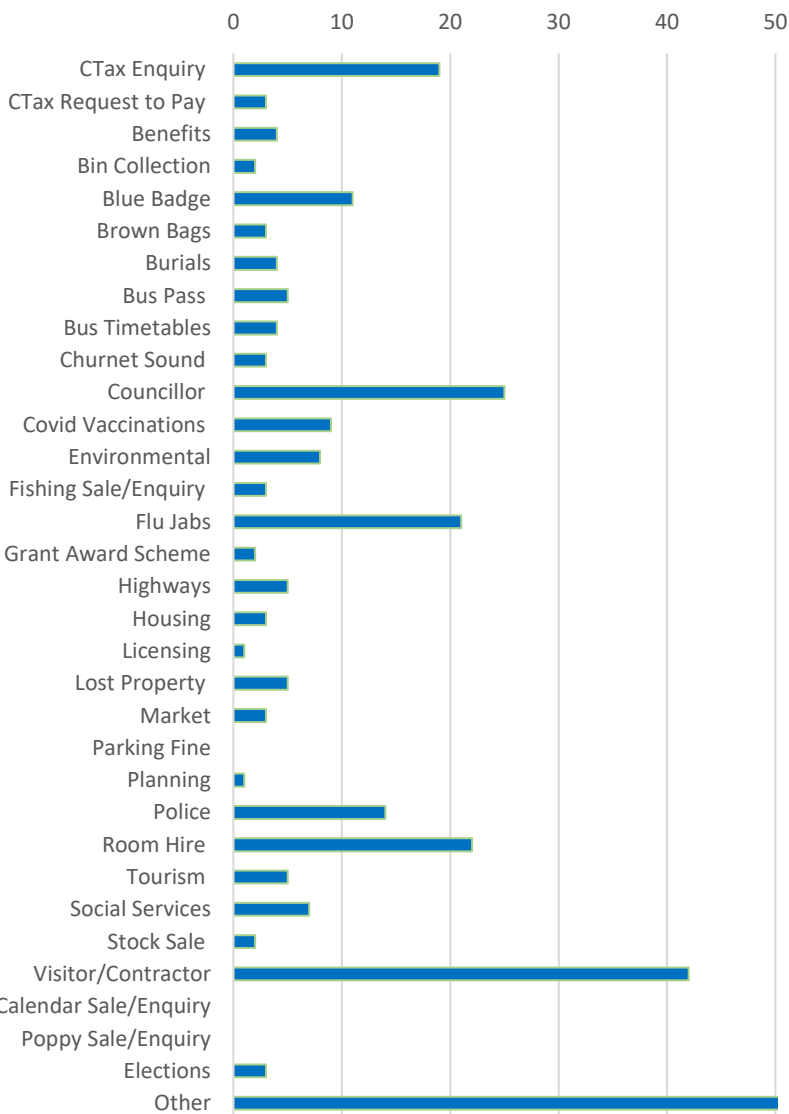

Biddulph Town Hall Reception : September 2021

Total Queries by Category

Overall Demand

Demand by Day

Demand by Time

Reception open 9am to 1pm Monday to Friday and 2pm to 4pm Mondays and Tuesdays.

292 queries handled – 76 more than in August.

25/292 (9%) queries handled between 2pm and 4pm.

39/292 (13%) = SMDC queries (a decrease of 12% from August).

5 x Biddulph Grange Country Park Fishing Tickets sold = £35.

Sales = £22 (18 brown bags, 1 notebook, 1 notecards, 2 postcards, 1 jute bag and 1 pen).

Room hire enquiries increased from 5 in August to 14 in September.

Requests to speak to the Police increased from 5 in August to 14 in September.

Tea with the Town Council took place on Friday 10 September (creating a spike in demand).