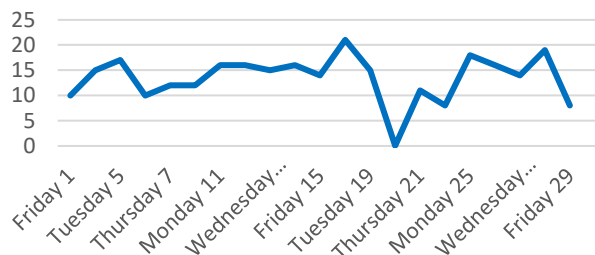

Overall Demand