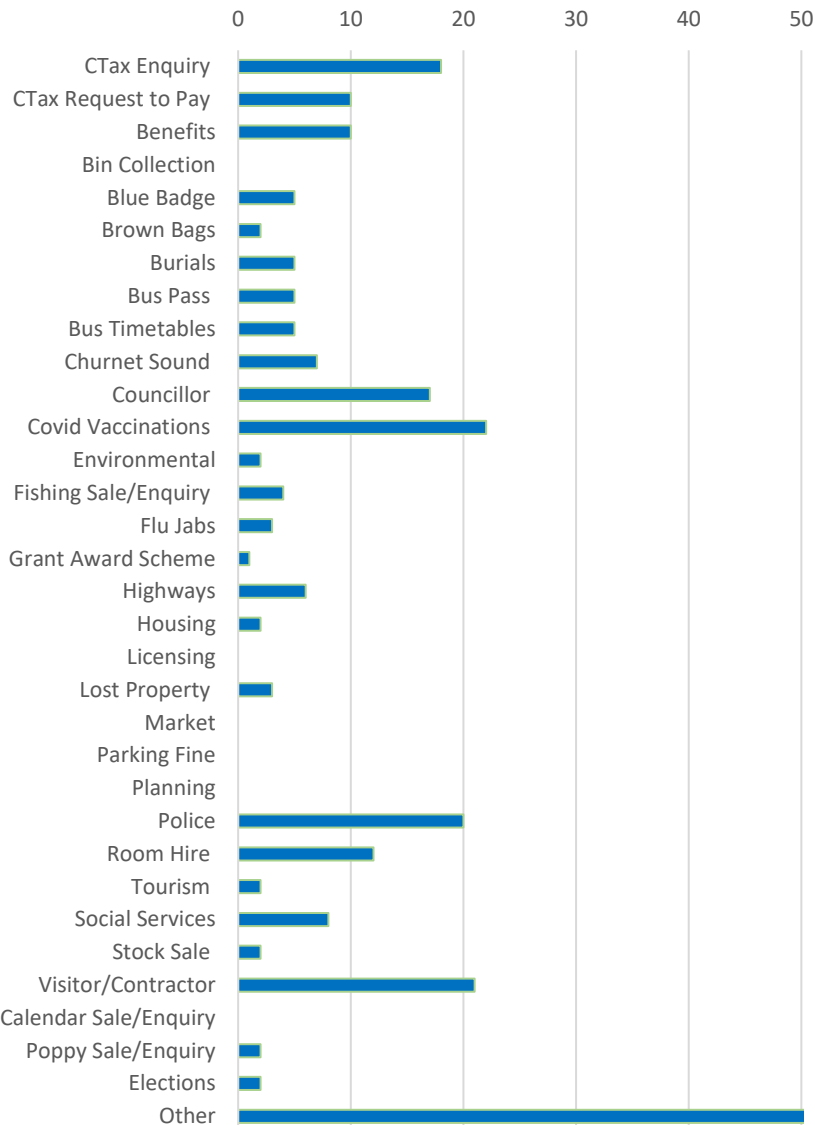

# Biddulph Town Hall Reception : October 2021

## Total Queries by Category

## Overall Demand

7 x Biddulph Grange Country Park Fishing Tickets sold (2 at The Hideaway) = £49.

Sales = £13.40 (17 brown bags, and 1 torch).

Requests to speak to the Police increased from 14 in September to 20 in October.